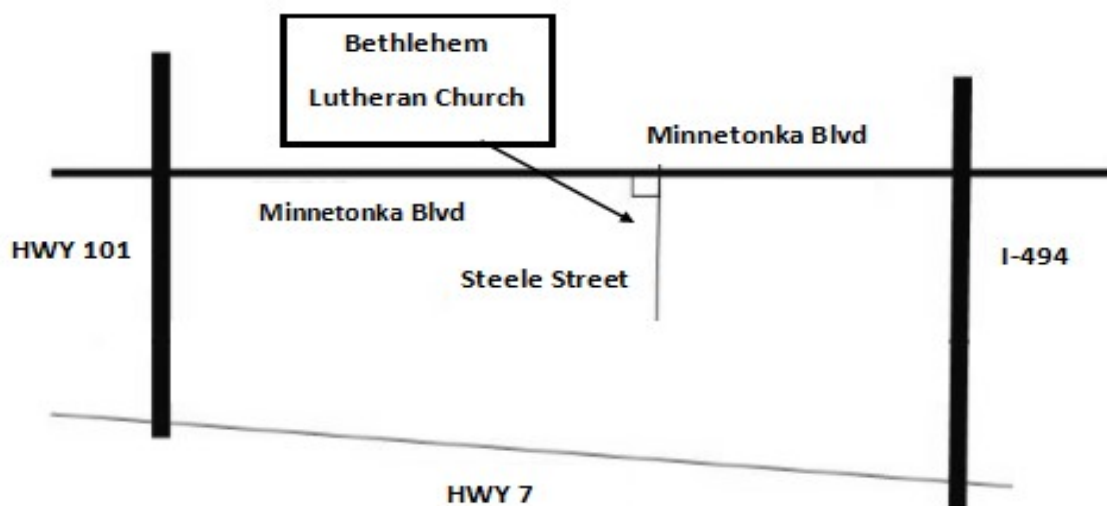

- | | | | |
|-----------------|--|----------------|--|
| Feb 17 | Step One / Tradition One
Her Story | May 11 | Step Seven / Tradition Seven
Her Story |
| Feb 24 | Staying Away from the First Drink
His Story | May 18 | Self Support and A.A.'s Vital Services
His Story |
| Mar 2 | Step Two / Tradition Two
Her Story | May 25 | Step Eight / Tradition Eight
Her Story |
| Mar 9 | Importance of Having a Sponsor
His Story | June 1 | Local Service Office - Minneapolis Intergroup
His Story |
| Mar 16 | Step Three / Tradition Three
Her Story | June 8 | Step Nine / Tradition Nine
Her Story |
| Mar 23 | Importance of Singleness of Purpose
His Story | June 15 | A.A. Service Entities: District & Area
His Story |
| Mar 30 | Step Four / Tradition Four
Her Story | June 22 | Step Ten / Tradition Ten
Her Story |
| April 6 | What are A.A.'s Three Legacies?
His Story | June 29 | A.A. World Services / General Service Office
His Story |
| April 13 | Step Five / Tradition Five
Her Story | July 6 | Step Eleven / Tradition Eleven
Her Story |
| April 20 | The History of A.A. & Its Founders
His Story | July 13 | Anonymity as a Spiritual Principle
His Story |
| April 27 | Step Six / Tradition Six
Her Story | July 20 | Step Twelve / Tradition Twelve
Her Story |
| May 4 | A.A. Literature—The A.A. Grapevine
His Story | July 27 | Importance of Having an A.A. Home Group
His Story |

GENERAL DIRECTIONS

From Minnetonka Blvd (1.5 Miles west of 494) turn south on Steele Street. Parking lot behind church

**Map: www.aaminneapolis.org
Intergroup: 952.922.0880**

Revised 01/24

Meeting Location:
Bethlehem Lutheran Church
16023 Minnetonka Blvd
Minnetonka, MN 55345